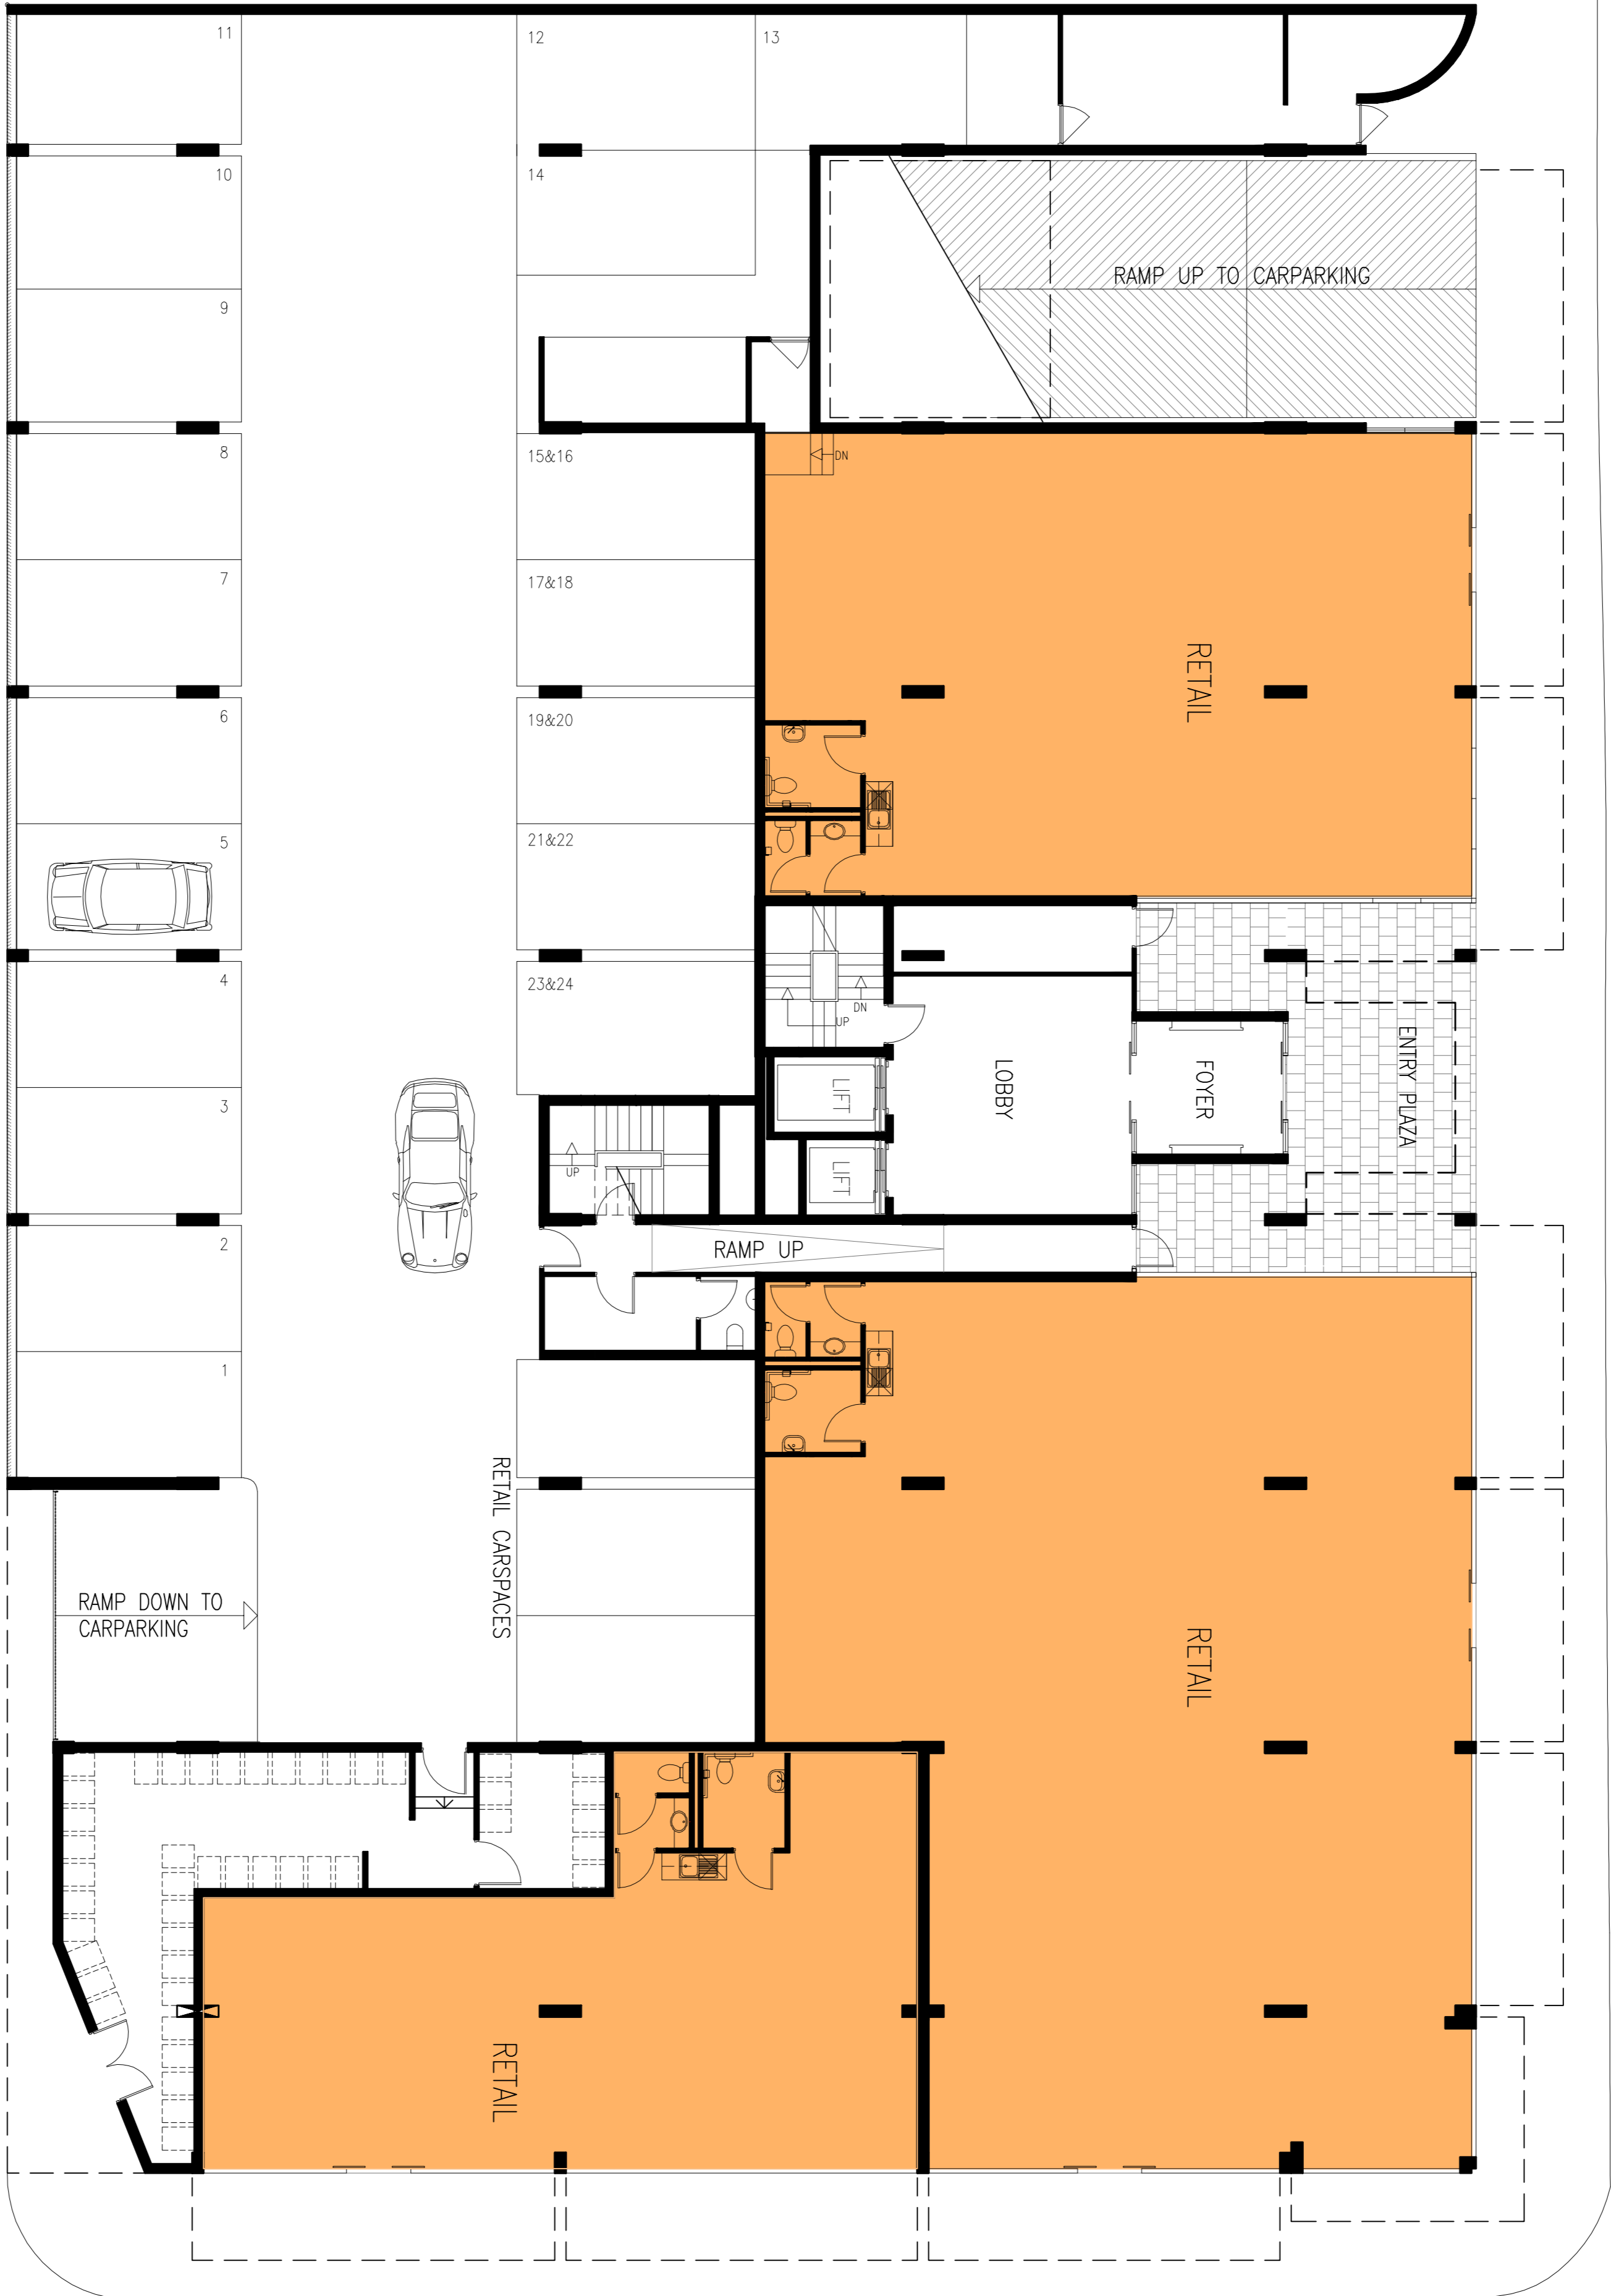

25 - 37 NICHOLSON STREET

BRUNSWICK ROAD

25-37 NICHOLSON STREET, BRUNSWICK
GROUND FLOOR

R O A D

GATEWAY