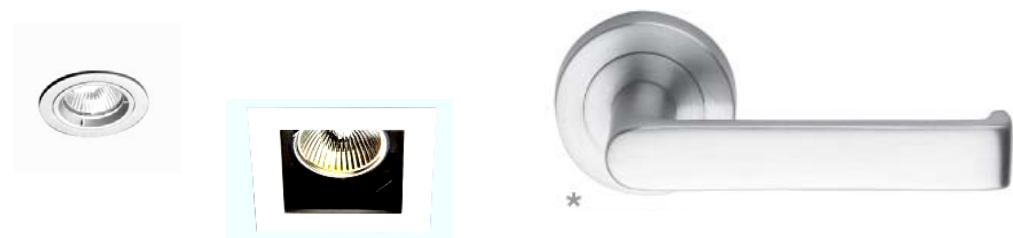

F i t t i n g s & F i x t u r e s

Kitchen

Item

Description

Benchtop	Caesar Stone 20mm polished
Splashback	Painted back glass
Oven	Blanco 60cm stainless steel electric oven
Cooktop	Blanco 60cm stainless steel gas cooktop
Rangehood	Blanco integrated rangehood
Dishwasher	Blanco 60cm stainless steel dishwasher
Kitchen sink	Blanco 1 ¼ under mount 18/10 stainless steel
Sink mixer	Blanco single lever polished chrome

Bathrooms

Benchtop	Quarella Stone 20mm polished
Vanity basin	Reece porcher semi recessed basin with overflow
Basin mixer	Reece Teknobili 4star polished chrome mixer
Bath outlet	Reece mizu wall mounted polished chrome outlet
Rail shower	Reece nikles polished chrome rail shower 900mm
Bath/Shower mixer	Reece teknobili polished chrome mixer diverter
Toilet suite	Reece porcher 4 star water consumption
Bath	Reece posh moulded seat and integrated head rest
Towel rail	Reece milli 600mm polished chrome towel rail
Toilet roll holder	Reece milli axon polished chrome

Laundry

Laundry sink	Stainless steel
Tap sets	Sink and washing machine tap seta polished chrome

lighting

Square	Recessed downlight silver trim
Round	Recessed downlight white

Door Hardware

Door handles	Chrome plated lever handles
Hinges	Chrome plated